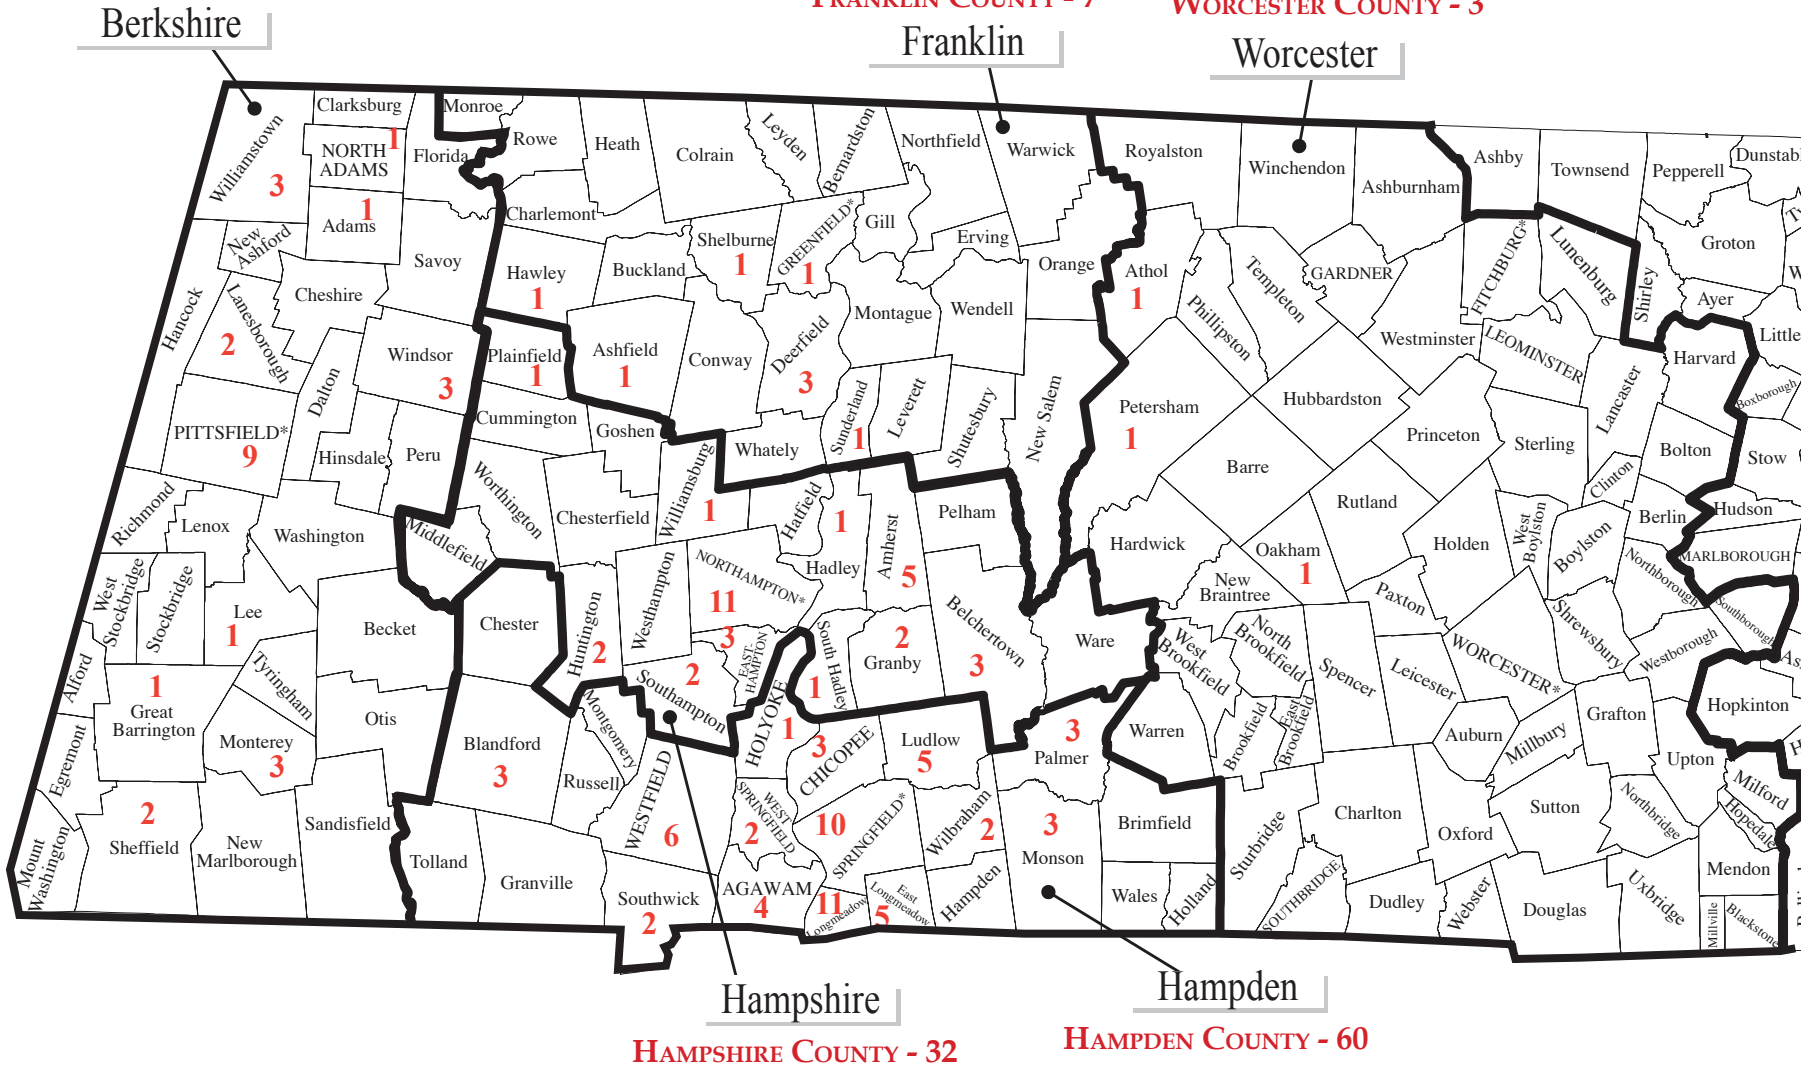

BERKSHIRE COUNTY - 26

FRANKLIN COUNTY - 7

WORCESTER COUNTY - 3

MASSACHUSETTS

Connecticut and Western Mass. Chapter, Mensa
Members by Town and County

January 31, 2009